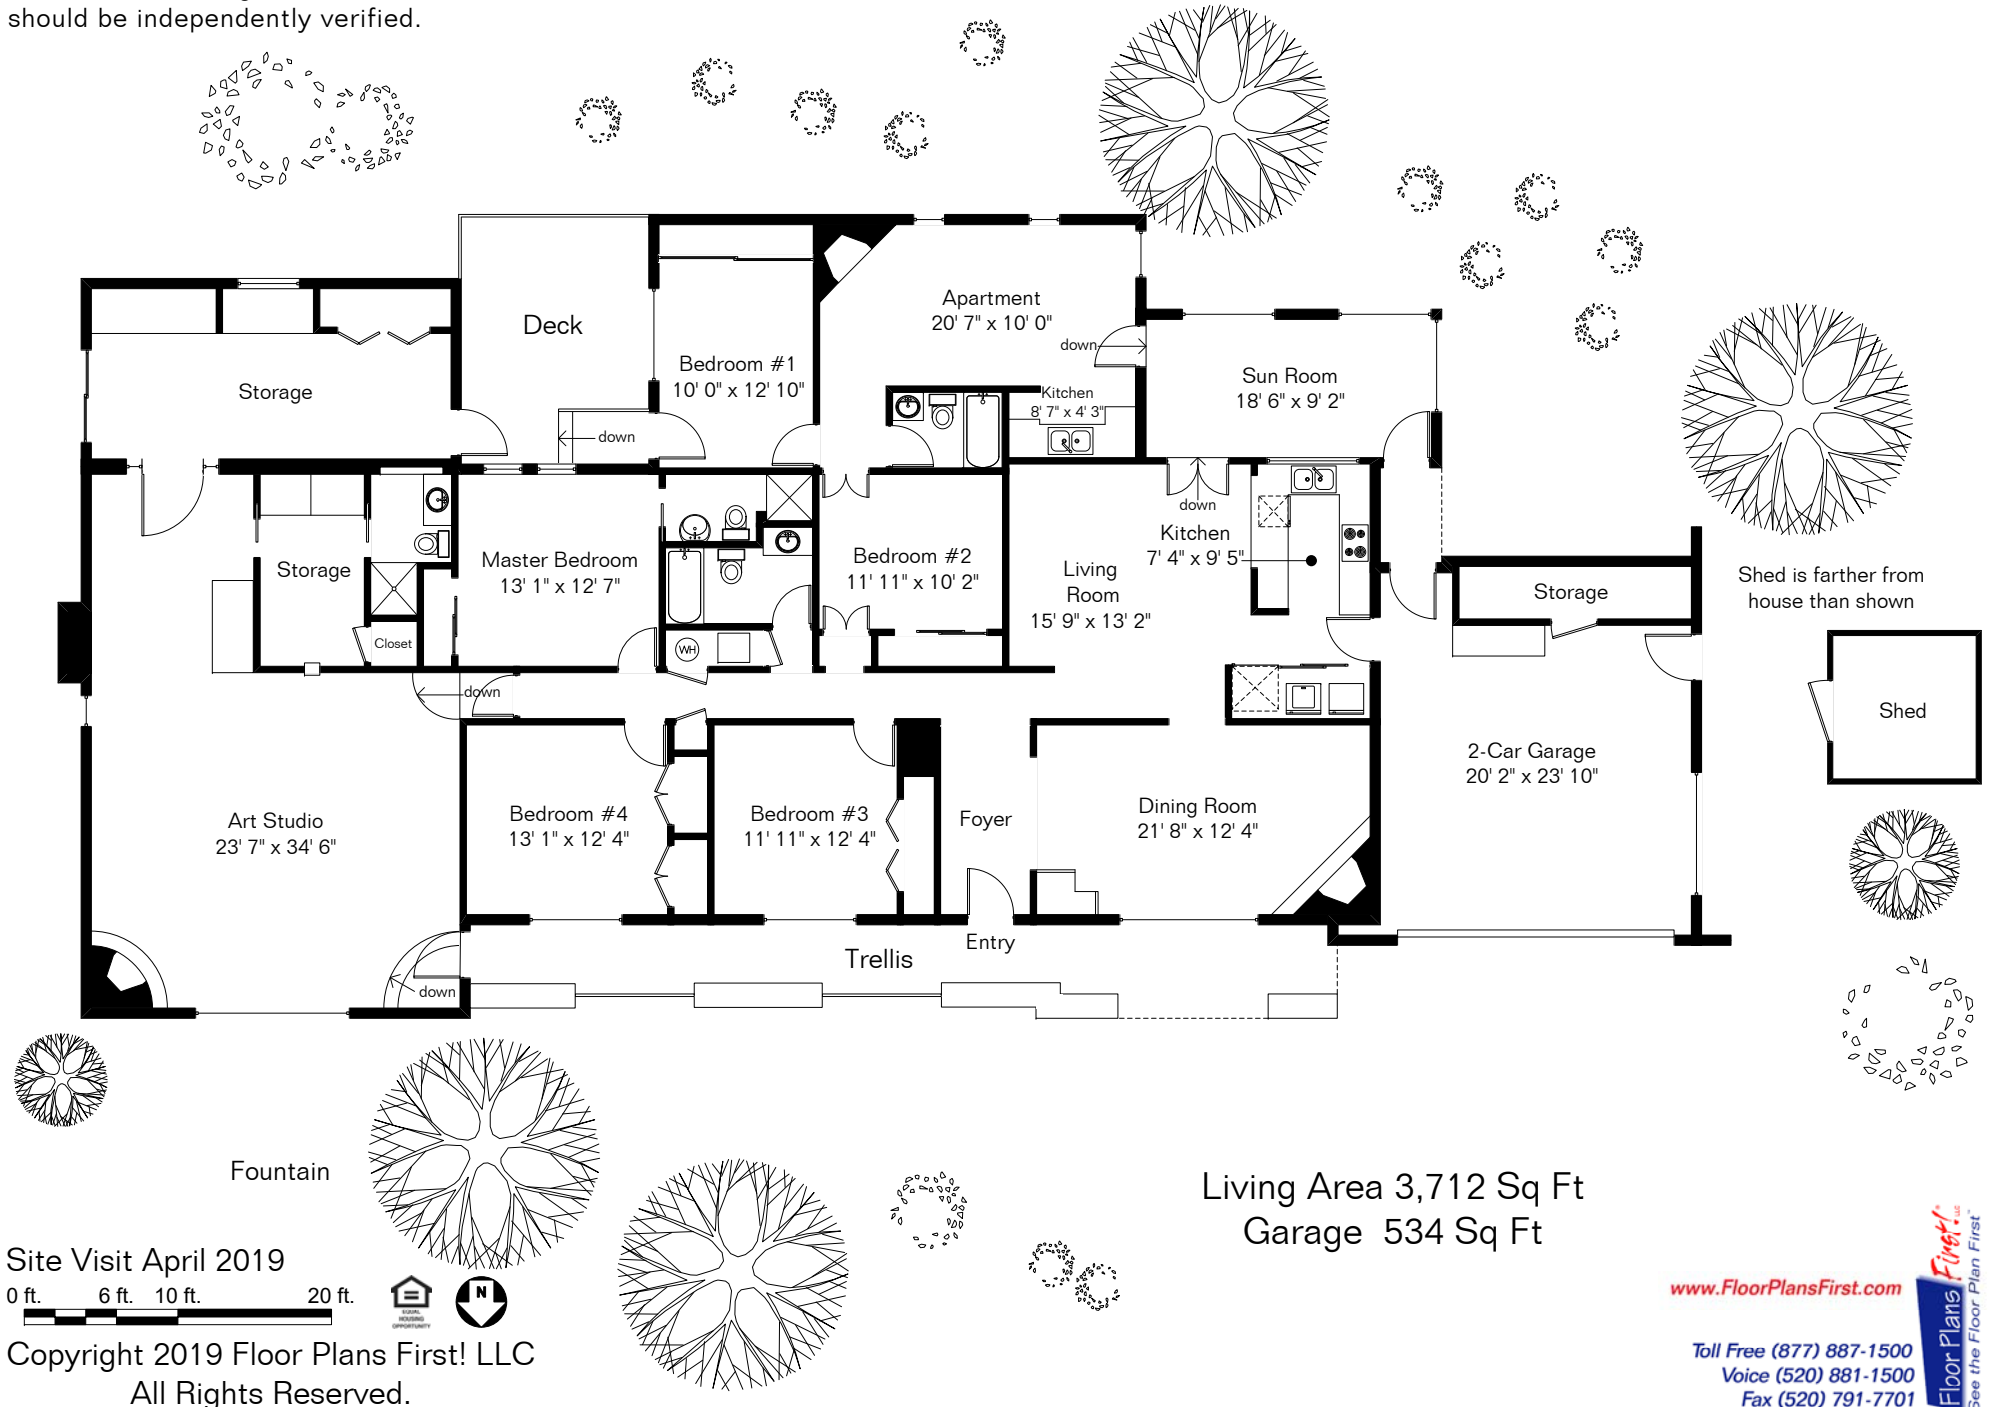

The square footages and room size information are deemed to be reliable but are not guaranteed and should be independently verified.

1302 E Moonridge Rd

Site Visit April 2019

0 ft. 6 ft. 10 ft. 20 ft.

Copyright 2019 Floor Plans First! LLC
All Rights Reserved.

Living Area 3,712 Sq Ft
Garage 534 Sq Ft

www.FloorPlansFirst.com

Toll Free (877) 887-1500
Voice (520) 881-1500
Fax (520) 791-7701

Floor Plans First!
See the Floor Plan First!